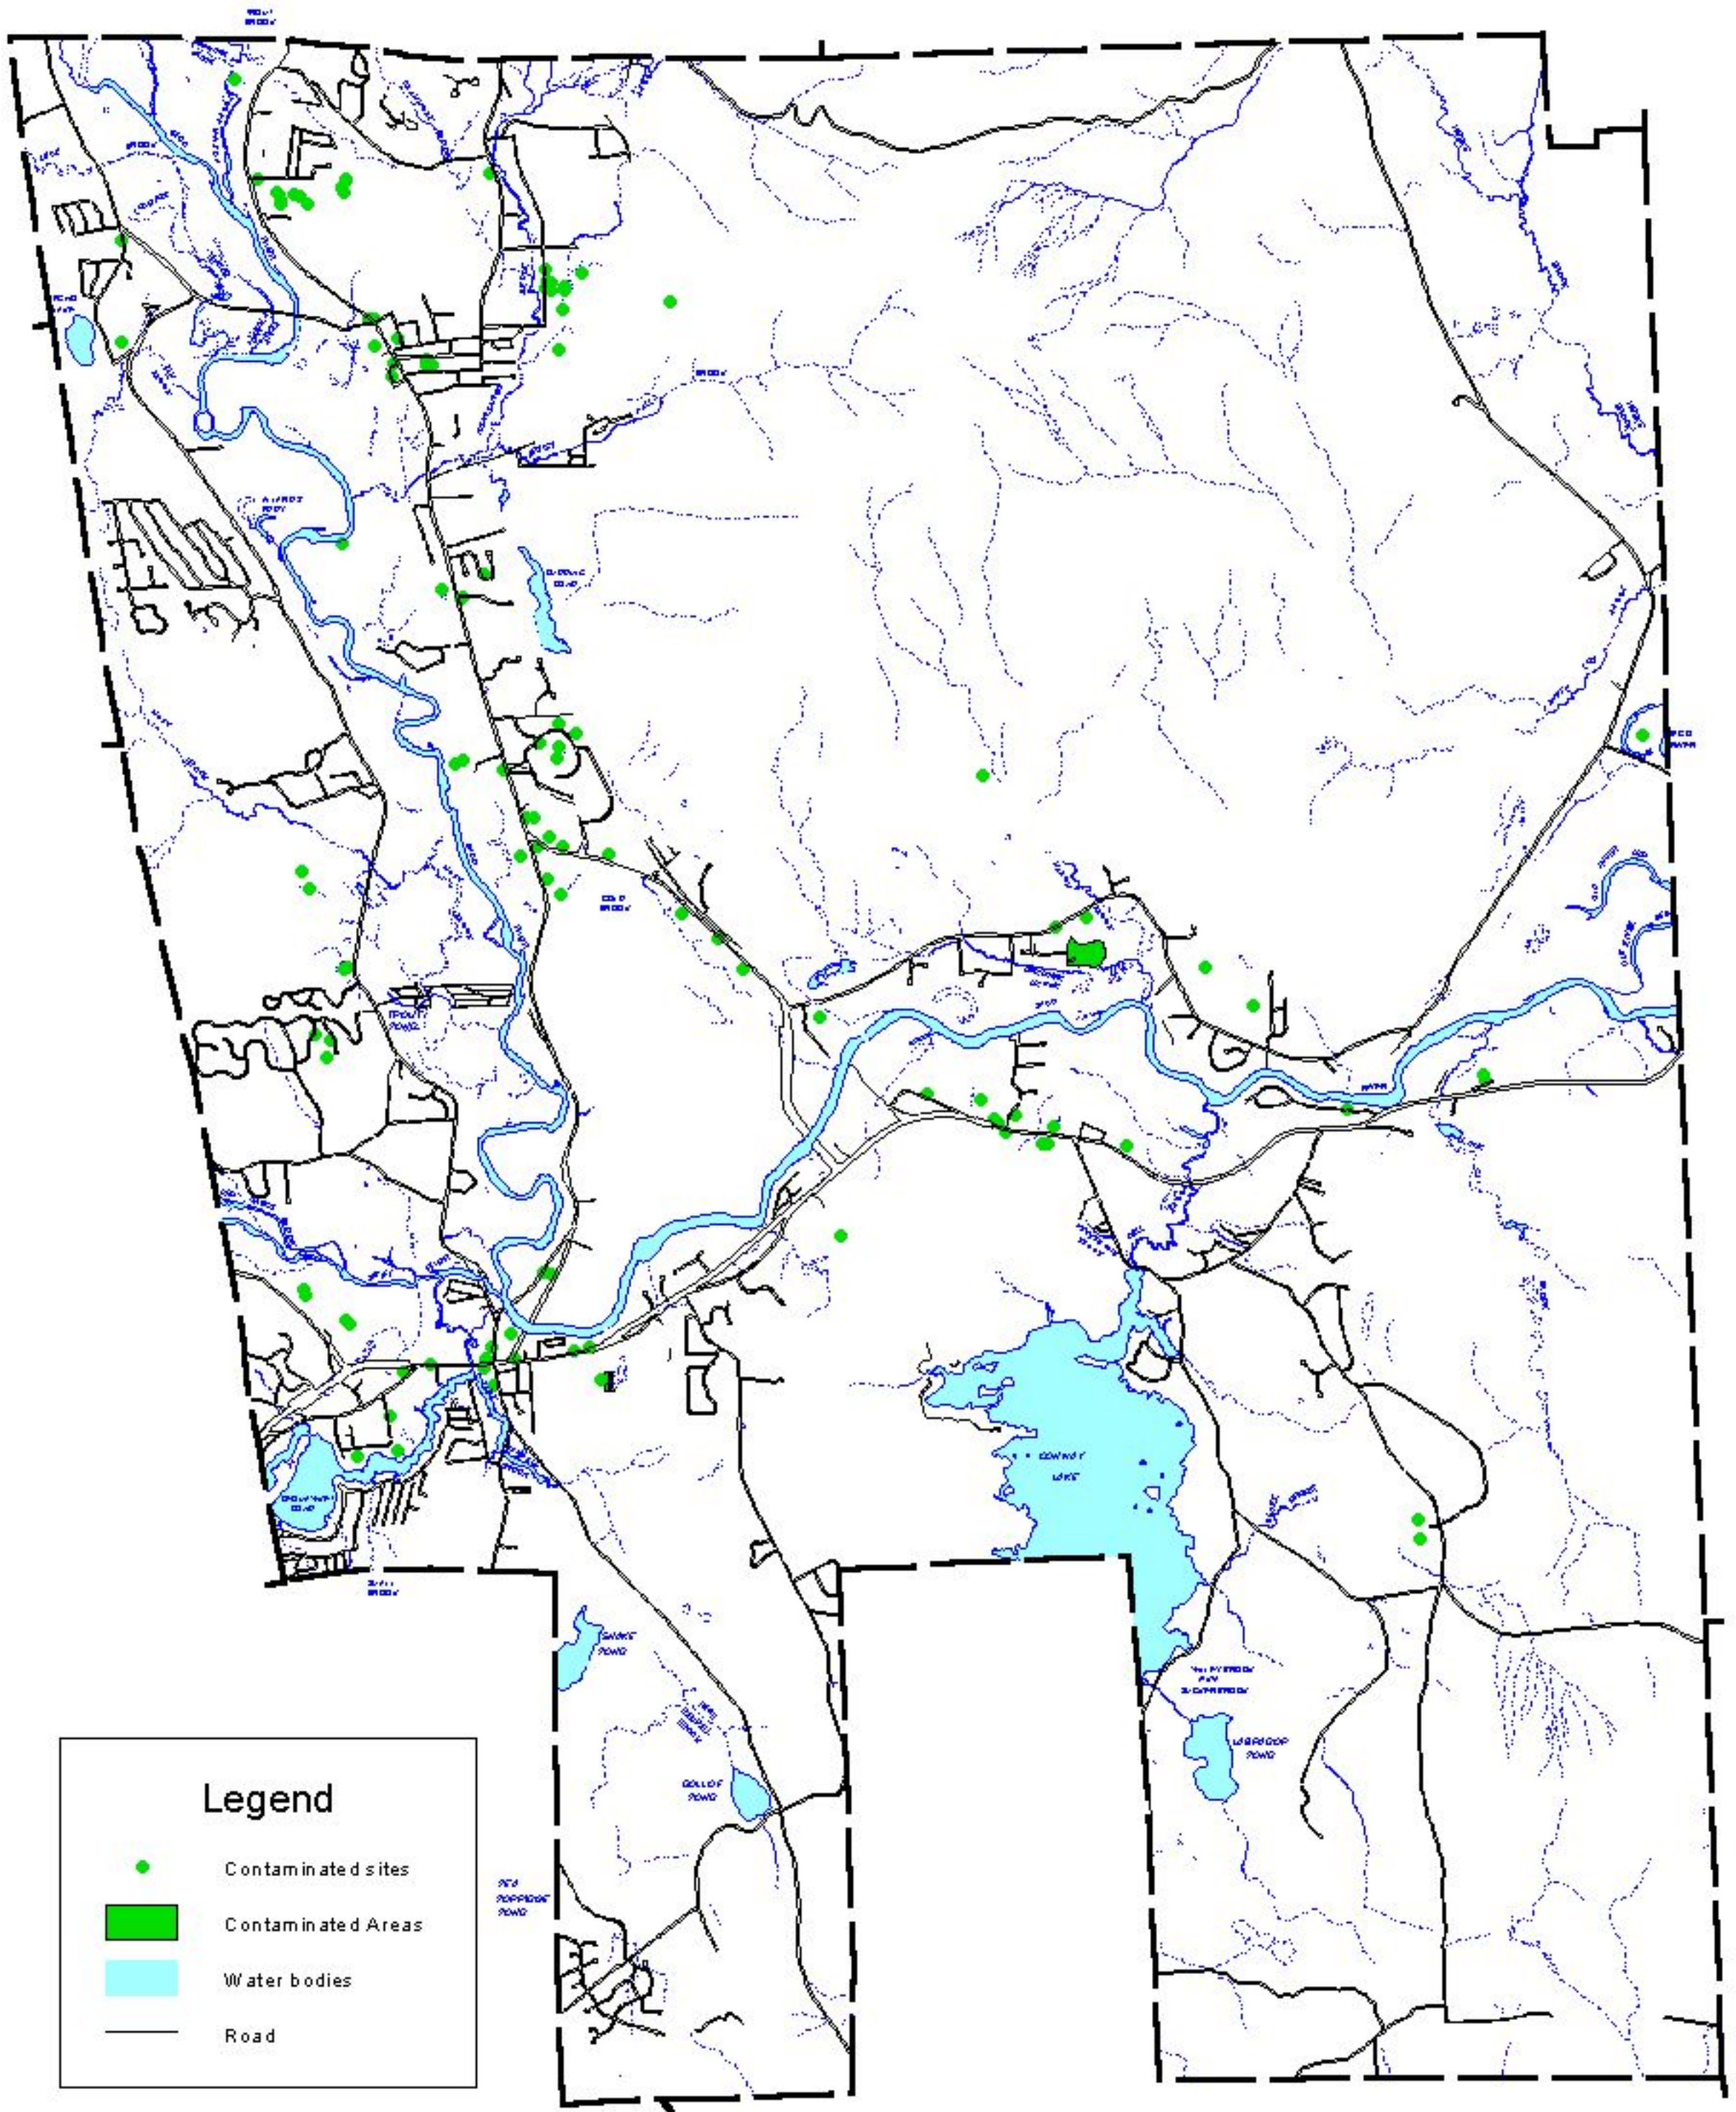

Map 5-3. Contaminated Sites and Areas Town of Conway, New Hampshire

Legend

- Contaminated sites
- Contaminated Areas
- Water bodies
- Road

Contaminated Site and Area Map prepared by RKG Associates, Inc. - March 2002.
 Data Sources: Contamination data compiled by RKG Associates, Inc. and provided by the New Hampshire Department of Environmental Services - March 2002. Map subject to revision.
 Map Sources: Base Map provided by the Town of Conway Planning Department and updated by RKG Associates, Inc.