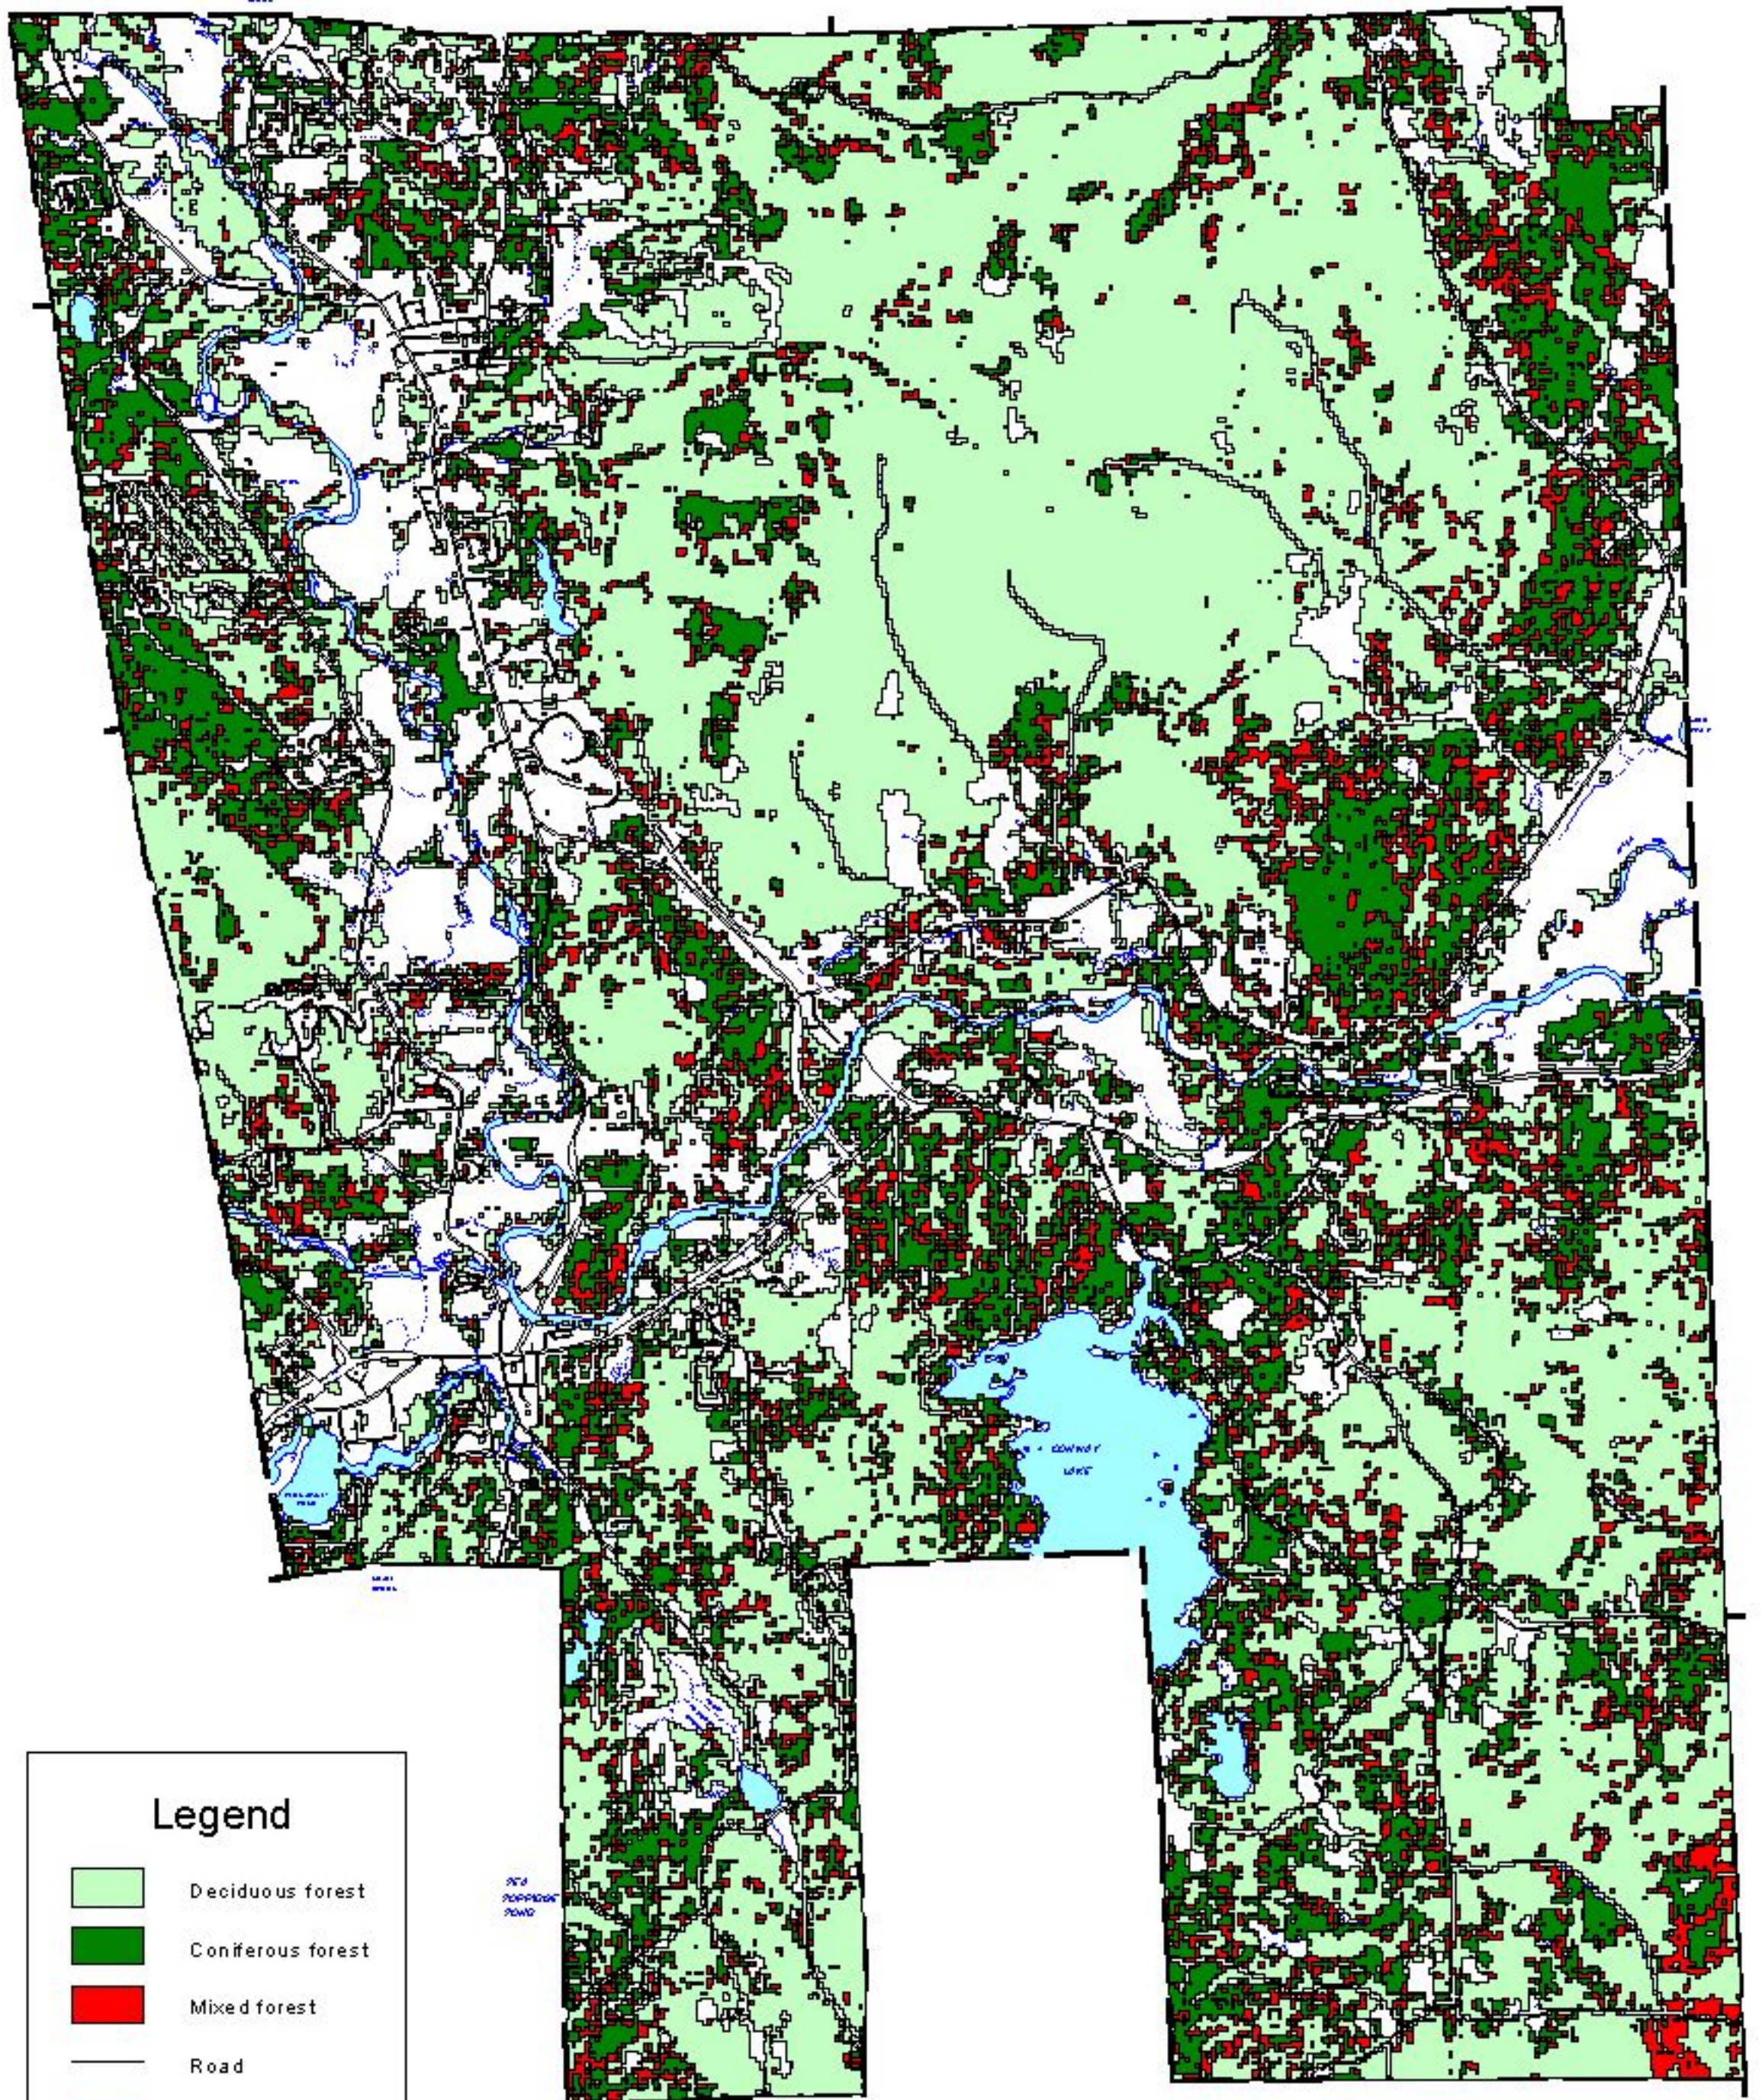

Map 5-9. Forest Cover Town of Conway, New Hampshire

Legend

-  Deciduous forest
-  Coniferous forest
-  Mixed forest
-  Road
-  Water bodies

0 1 2 3 Miles