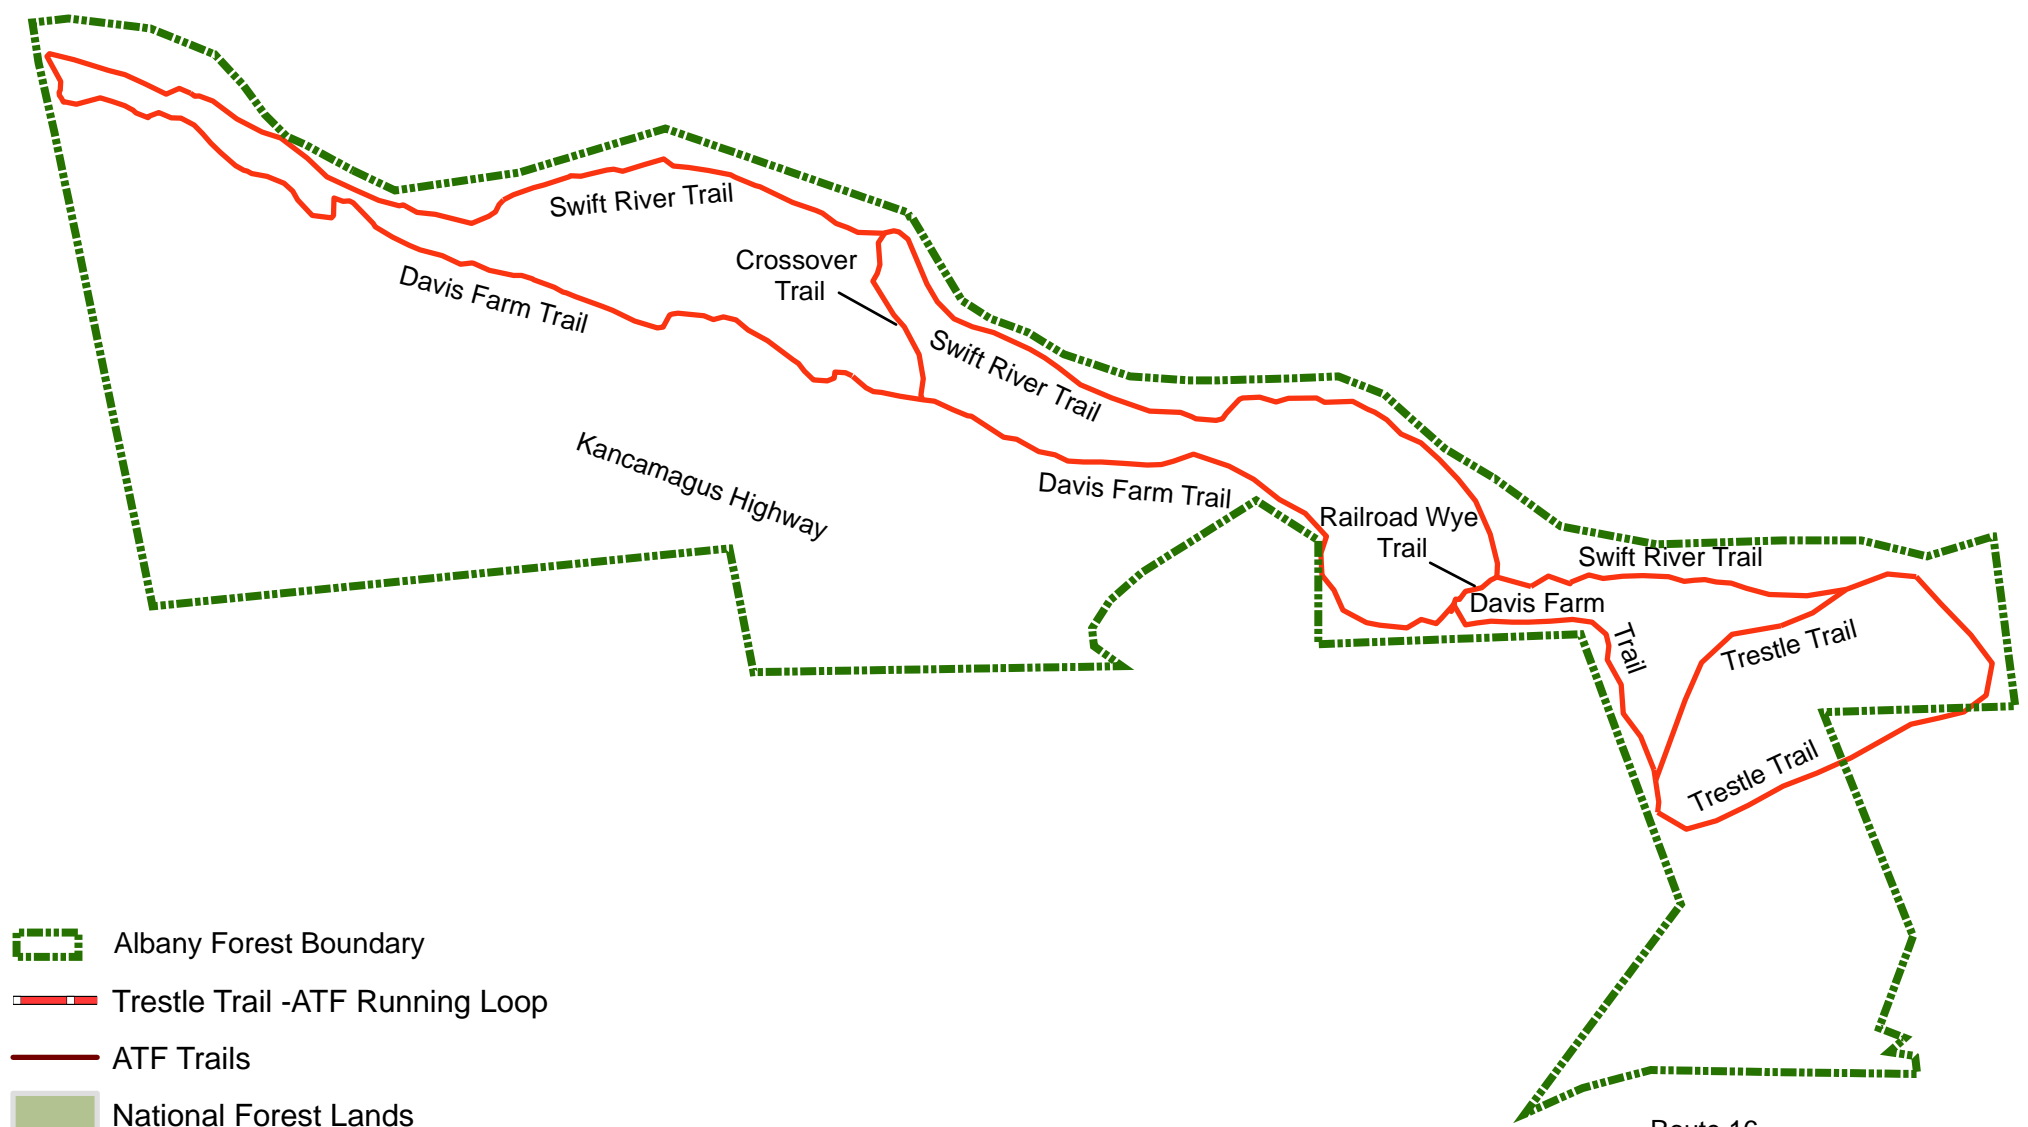

# Albany Town Forest Trails

-  Albany Forest Boundary
-  Trestle Trail -ATF Running Loop
-  ATF Trails
-  National Forest Lands
-  White Mountain National Forest

Route 16